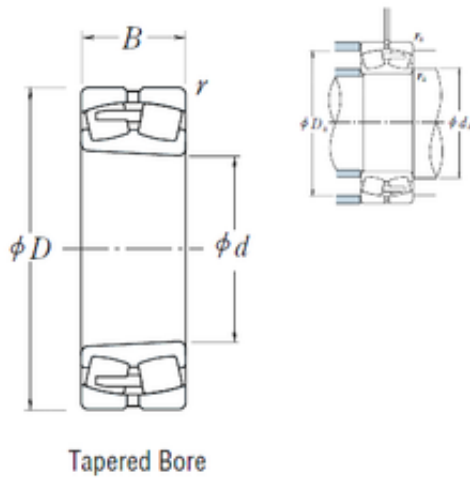

Bearing Import and Export Co., Ltd.

23936CAKE4 NSK Spherical Roller Bearing

Bearing No. 23936CAKE4

Size	180x250x52 mm
Bore Diameter	180 mm
Outer Diameter	250 mm
Width	52 mm
d	180 mm
D	250 mm
B	52 mm
C	52 mm
r min.	2 mm
da min.	190 mm
Da min	230 mm
Da max.	240 mm
ra max.	2 mm
Weight	7,64 Kg
Basic dynamic load rating (C)	470 kN
Basic static load rating (C0)	890 kN
(Grease) Lubrication Speed	1200 r/min
(Oil) Lubrication Speed	1600 r/min
Calculation factor (e)	0,18
Calculation factor (Y0)	3,6
Calculation factor (Y2)	5,5

23936CAKE4 Bearing 2D drawings and 3D CAD models