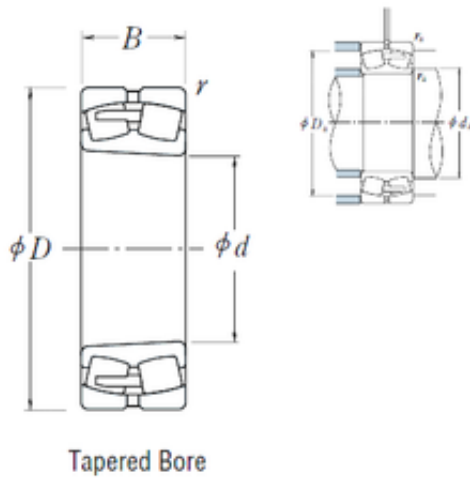

Bearing Import and Export Co., Ltd.

22338CAKE4 NSK Spherical Roller Bearing

Bearing No. 22338CAKE4

Size	190x400x132 mm
Bore Diameter	190 mm
Outer Diameter	400 mm
Width	132 mm
d	190 mm
D	400 mm
B	132 mm
C	132 mm
r min.	5 mm
da min.	212 mm
Da min	338 mm
Da max.	378 mm
ra max.	4 mm
Weight	77,6 Kg
Basic dynamic load rating (C)	1890 kN
Basic static load rating (C0)	2590 kN
(Grease) Lubrication Speed	900 r/min
(Oil) Lubrication Speed	1100 r/min
Calculation factor (e)	0,34
Calculation factor (Y0)	1,9
Calculation factor (Y2)	2,9

22338CAKE4 Bearing 2D drawings and 3D CAD models