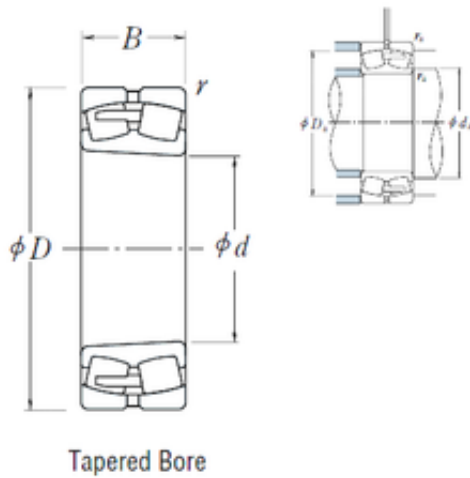

### 23940CAKE4 NSK Spherical Roller Bearing

Bearing No. 23940CAKE4

Size	200x280x60 mm
Bore Diameter	200 mm
Outer Diameter	280 mm
Width	60 mm
d	200 mm
D	280 mm
B	60 mm
C	60 mm
r min.	2,1 mm
da min.	212 mm
Da min	258 mm
Da max.	268 mm
ra max.	2 mm
Weight	11 Kg
Basic dynamic load rating (C)	570 kN
Basic static load rating (C0)	1060 kN
(Grease) Lubrication Speed	1100 r/min
(Oil) Lubrication Speed	1400 r/min
Calculation factor (e)	0,2
Calculation factor (Y0)	3,3
Calculation factor (Y2)	5,1

23940CAKE4 Bearing 2D drawings and 3D CAD models