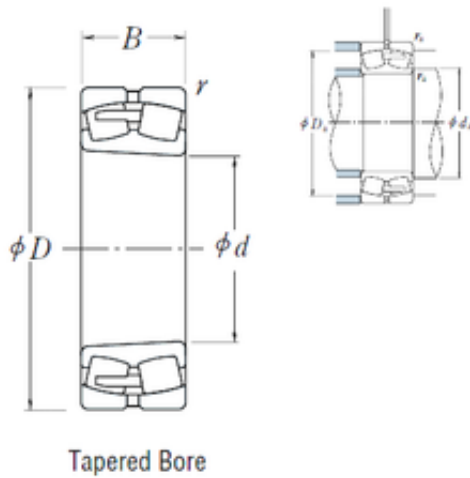

### 23052CAKE4 NSK Spherical Roller Bearing

Bearing No. 23052CAKE4

Size	260x400x104 mm
Bore Diameter	260 mm
Outer Diameter	400 mm
Width	104 mm
d	260 mm
D	400 mm
B	104 mm
C	104 mm
r min.	4 mm
da min.	278 mm
Da min	356 mm
Da max.	382 mm
ra max.	3 mm
Weight	46,6 Kg
Basic dynamic load rating (C)	1430 kN
Basic static load rating (C0)	2580 kN
(Grease) Lubrication Speed	800 r/min
(Oil) Lubrication Speed	950 r/min
Calculation factor (e)	0,25
Calculation factor (Y0)	2,7
Calculation factor (Y2)	4,1

23052CAKE4 Bearing 2D drawings and 3D CAD models