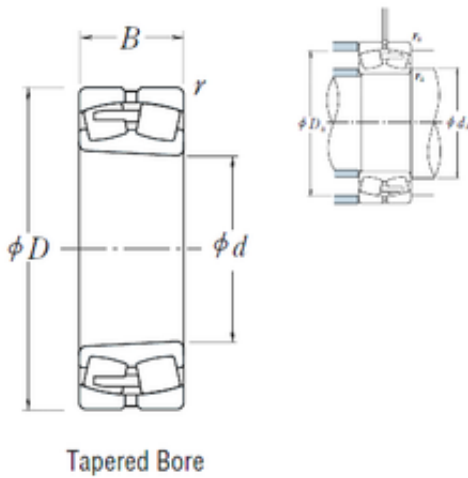

Bearing Import and Export Co., Ltd.

24156CAK30E4 NSK Spherical Roller Bearing

Bearing No. 24156CAK30E4

Size	280x460x180 mm
Bore Diameter	280 mm
Outer Diameter	460 mm
Width	180 mm
d	280 mm
D	460 mm
B	180 mm
C	180 mm
r min.	5 mm
da min.	302 mm
Da min	392 mm
Da max.	438 mm
ra max.	4 mm
Weight	115 Kg
Basic dynamic load rating (C)	2640 kN
Basic static load rating (C0)	5000 kN
(Grease) Lubrication Speed	560 r/min
(Oil) Lubrication Speed	750 r/min
Calculation factor (e)	0,37
Calculation factor (Y0)	1,8
Calculation factor (Y2)	2,7

24156CAK30E4 Bearing 2D drawings and 3D CAD models