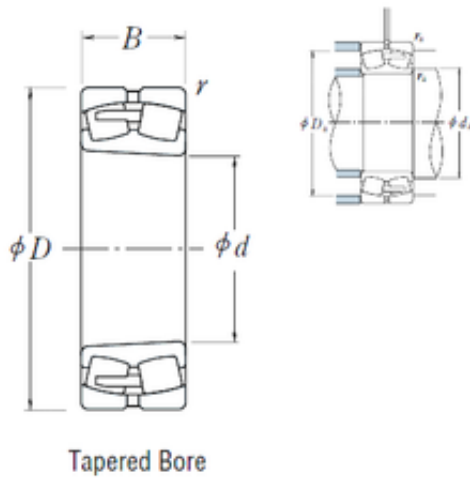

Bearing Import and Export Co., Ltd.

22260CAKE4 NSK Spherical Roller Bearing

Bearing No. 22260CAKE4

Size	300x540x140 mm
Bore Diameter	300 mm
Outer Diameter	540 mm
Width	140 mm
d	300 mm
D	540 mm
B	140 mm
C	140 mm
r min.	5 mm
da min.	322 mm
Da min	473 mm
Da max.	518 mm
ra max.	4 mm
Weight	139 Kg
Basic dynamic load rating (C)	2610 kN
Basic static load rating (C0)	4250 kN
(Grease) Lubrication Speed	600 r/min
(Oil) Lubrication Speed	750 r/min
Calculation factor (e)	0,25
Calculation factor (Y0)	2,6
Calculation factor (Y2)	4

22260CAKE4 Bearing 2D drawings and 3D CAD models