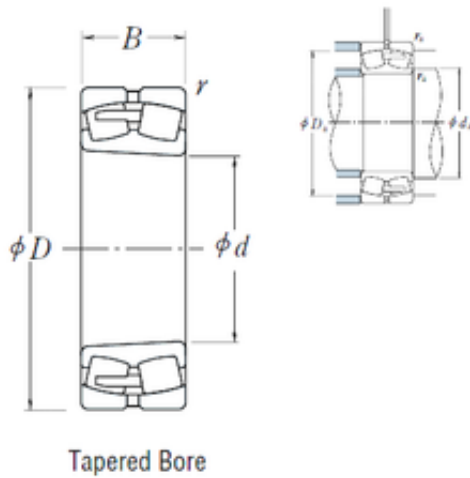

### 23168CAKE4 NSK Spherical Roller Bearing

Bearing No. 23168CAKE4

Size	340x580x190 mm
Bore Diameter	340 mm
Outer Diameter	580 mm
Width	190 mm
d	340 mm
D	580 mm
B	190 mm
C	190 mm
r min.	5 mm
da min.	362 mm
Da min	499 mm
Da max.	558 mm
ra max.	4 mm
Weight	206 Kg
Basic dynamic load rating (C)	3600 kN
Basic static load rating (C0)	6600 kN
(Grease) Lubrication Speed	430 r/min
(Oil) Lubrication Speed	560 r/min
Calculation factor (e)	0,31
Calculation factor (Y0)	2,1
Calculation factor (Y2)	3,2

23168CAKE4 Bearing 2D drawings and 3D CAD models