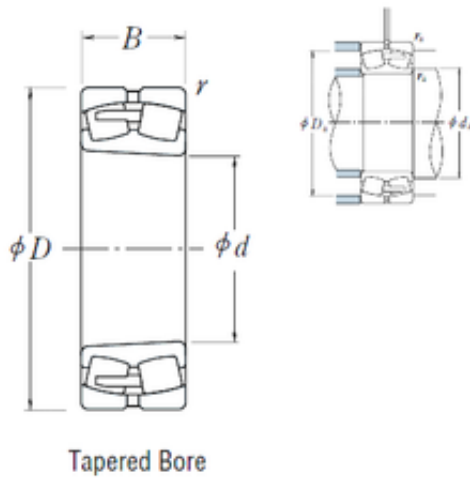

Bearing Import and Export Co., Ltd.

23272CAKE4 NSK Spherical Roller Bearing

Bearing No. 23272CAKE4

Size	360x650x232 mm
Bore Diameter	360 mm
Outer Diameter	650 mm
Width	232 mm
d	360 mm
D	650 mm
B	232 mm
C	232 mm
r min.	6 mm
da min.	388 mm
Da min	549 mm
Da max.	622 mm
ra max.	5 mm
Weight	342 Kg
Basic dynamic load rating (C)	4800 kN
Basic static load rating (C0)	8550 kN
(Grease) Lubrication Speed	380 r/min
(Oil) Lubrication Speed	500 r/min
Calculation factor (e)	0,36
Calculation factor (Y0)	1,8
Calculation factor (Y2)	2,8

23272CAKE4 Bearing 2D drawings and 3D CAD models