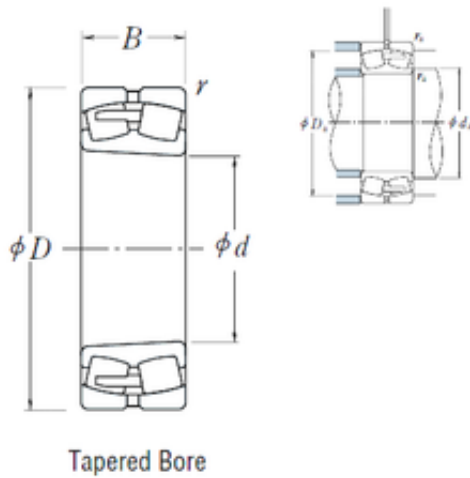

### 23076CAKE4 NSK Spherical Roller Bearing

Bearing No. 23076CAKE4

|                               |                |
|-------------------------------|----------------|
| Size                          | 380x560x135 mm |
| Bore Diameter                 | 380 mm         |
| Outer Diameter                | 560 mm         |
| Width                         | 135 mm         |
| d                             | 380 mm         |
| D                             | 560 mm         |
| B                             | 135 mm         |
| C                             | 135 mm         |
| r min.                        | 5 mm           |
| da min.                       | 402 mm         |
| Da min                        | 506 mm         |
| Da max.                       | 538 mm         |
| ra max.                       | 4 mm           |
| Weight                        | 113 Kg         |
| Basic dynamic load rating (C) | 2500 kN        |
| Basic static load rating (C0) | 5100 kN        |
| (Grease) Lubrication Speed    | 530 r/min      |
| (Oil) Lubrication Speed       | 630 r/min      |
| Calculation factor (e)        | 0,22           |
| Calculation factor (Y0)       | 3              |
| Calculation factor (Y2)       | 4,5            |

23076CAKE4 Bearing 2D drawings and 3D CAD models