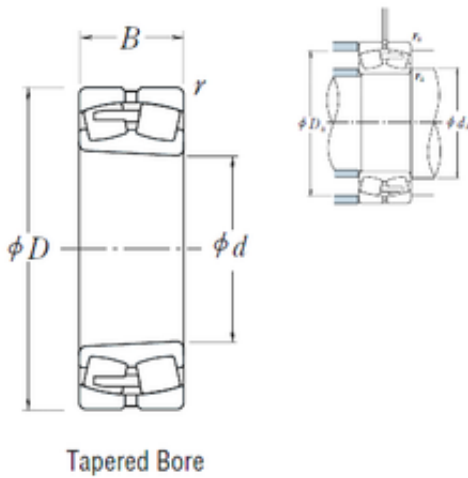

Bearing Import and Export Co., Ltd.

23180CAKE4 NSK Spherical Roller Bearing

Bearing No. 23180CAKE4

Size	400x650x200 mm
Bore Diameter	400 mm
Outer Diameter	650 mm
Width	200 mm
d	400 mm
D	650 mm
B	200 mm
C	200 mm
r min.	6 mm
da min.	428 mm
Da min	569 mm
Da max.	622 mm
ra max.	5 mm
Weight	257 Kg
Basic dynamic load rating (C)	4150 kN
Basic static load rating (C0)	7900 kN
(Grease) Lubrication Speed	380 r/min
(Oil) Lubrication Speed	480 r/min
Calculation factor (e)	0,29
Calculation factor (Y0)	2,3
Calculation factor (Y2)	3,4

23180CAKE4 Bearing 2D drawings and 3D CAD models