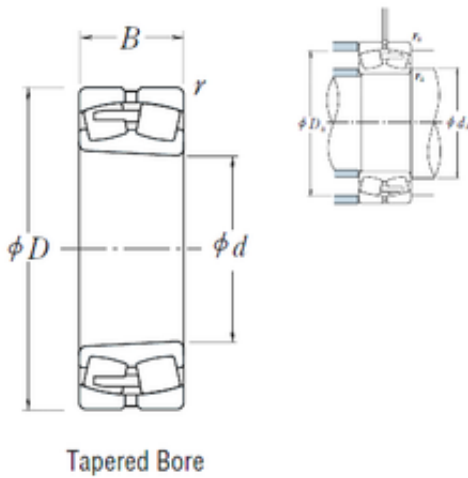

Bearing Import and Export Co., Ltd.

23280CAKE4 NSK Spherical Roller Bearing

Bearing No. 23280CAKE4

Size	400x720x256 mm
Bore Diameter	400 mm
Outer Diameter	720 mm
Width	256 mm
d	400 mm
D	720 mm
B	256 mm
C	256 mm
r min.	6 mm
da min.	428 mm
Da min	610 mm
Da max.	692 mm
ra max.	5 mm
Weight	449 Kg
Basic dynamic load rating (C)	5800 kN
Basic static load rating (C0)	10400 kN
(Grease) Lubrication Speed	340 r/min
(Oil) Lubrication Speed	450 r/min
Calculation factor (e)	0,36
Calculation factor (Y0)	1,9
Calculation factor (Y2)	2,8

23280CAKE4 Bearing 2D drawings and 3D CAD models