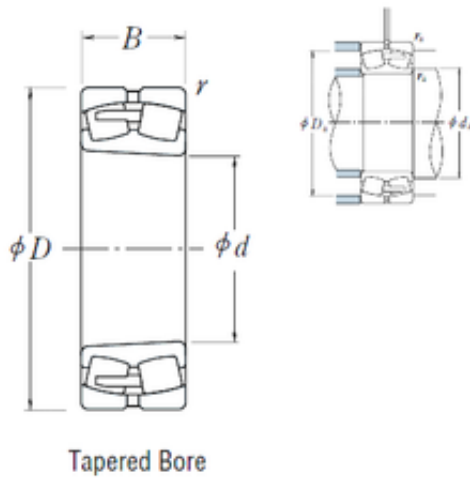

Bearing Import and Export Co., Ltd.

23084CAKE4 NSK Spherical Roller Bearing

Bearing No. 23084CAKE4

Size	420x620x150 mm
Bore Diameter	420 mm
Outer Diameter	620 mm
Width	150 mm
d	420 mm
D	620 mm
B	150 mm
C	150 mm
r min.	5 mm
da min.	442 mm
Da min	562 mm
Da max.	598 mm
ra max.	4 mm
Weight	151 Kg
Basic dynamic load rating (C)	2910 kN
Basic static load rating (C0)	5850 kN
(Grease) Lubrication Speed	450 r/min
(Oil) Lubrication Speed	560 r/min
Calculation factor (e)	0,23
Calculation factor (Y0)	2,8
Calculation factor (Y2)	4,3

23084CAKE4 Bearing 2D drawings and 3D CAD models