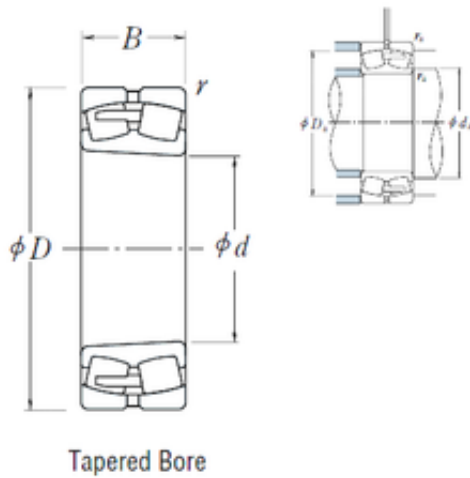

Bearing Import and Export Co., Ltd.

23284CAKE4 NSK Spherical Roller Bearing

Bearing No. 23284CAKE4

Size	420x760x272 mm
Bore Diameter	420 mm
Outer Diameter	760 mm
Width	272 mm
d	420 mm
D	760 mm
B	272 mm
C	272 mm
r min.	7,5 mm
da min.	456 mm
Da min	644 mm
Da max.	724 mm
ra max.	6 mm
Weight	534 Kg
Basic dynamic load rating (C)	6450 kN
Basic static load rating (C0)	11700 kN
(Grease) Lubrication Speed	320 r/min
(Oil) Lubrication Speed	430 r/min
Calculation factor (e)	0,35
Calculation factor (Y0)	1,9
Calculation factor (Y2)	2,9

23284CAKE4 Bearing 2D drawings and 3D CAD models