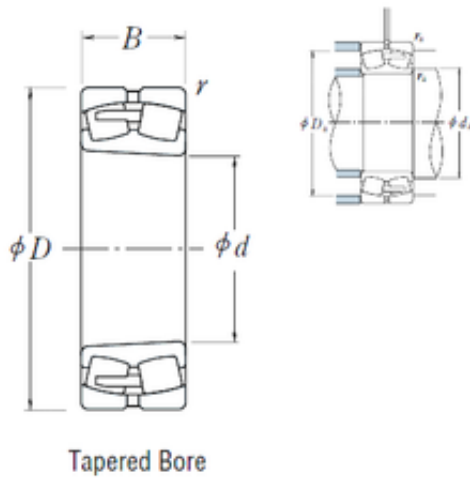

### 23188CAKE4 NSK Spherical Roller Bearing

Bearing No. 23188CAKE4

Size	440x720x226 mm
Bore Diameter	440 mm
Outer Diameter	720 mm
Width	226 mm
d	440 mm
D	720 mm
B	226 mm
C	226 mm
r min.	6 mm
da min.	468 mm
Da min	627 mm
Da max.	692 mm
ra max.	5 mm
Weight	360 Kg
Basic dynamic load rating (C)	5300 kN
Basic static load rating (C0)	10300 kN
(Grease) Lubrication Speed	320 r/min
(Oil) Lubrication Speed	430 r/min
Calculation factor (e)	0,3
Calculation factor (Y0)	2,2
Calculation factor (Y2)	3,3

23188CAKE4 Bearing 2D drawings and 3D CAD models