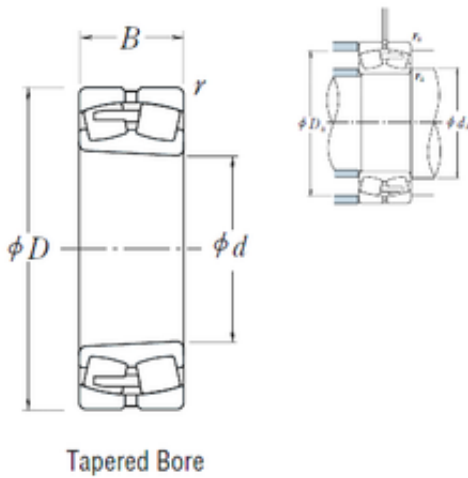

### 23296CAKE4 NSK Spherical Roller Bearing

Bearing No. 23296CAKE4

Size	480x870x310 mm
Bore Diameter	480 mm
Outer Diameter	870 mm
Width	310 mm
d	480 mm
D	870 mm
B	310 mm
C	310 mm
r min.	7,5 mm
da min.	516 mm
Da min	733 mm
Da max.	834 mm
ra max.	6 mm
Weight	795 Kg
Basic dynamic load rating (C)	7850 kN
Basic static load rating (C0)	14400 kN
(Grease) Lubrication Speed	260 r/min
(Oil) Lubrication Speed	360 r/min
Calculation factor (e)	0,36
Calculation factor (Y0)	1,8
Calculation factor (Y2)	2,8

23296CAKE4 Bearing 2D drawings and 3D CAD models