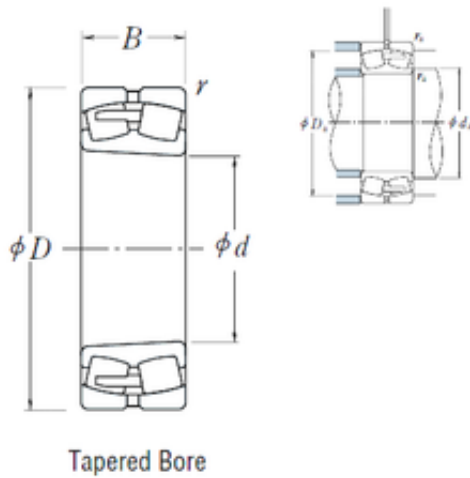

Bearing Import and Export Co., Ltd.

239/560CAKE4 NSK Spherical Roller Bearing

Bearing No. 239/560CAKE4

Size	560x750x140 mm
Bore Diameter	560 mm
Outer Diameter	750 mm
Width	140 mm
d	560 mm
D	750 mm
B	140 mm
C	140 mm
r min.	5 mm
da min.	582 mm
Da min	697 mm
Da max.	728 mm
ra max.	4 mm
Weight	172 Kg
Basic dynamic load rating (C)	3100 kN
Basic static load rating (C0)	7250 kN
(Grease) Lubrication Speed	340 r/min
(Oil) Lubrication Speed	430 r/min
Calculation factor (e)	0,16
Calculation factor (Y0)	4
Calculation factor (Y2)	6,1

239/560CAKE4 Bearing 2D drawings and 3D CAD models