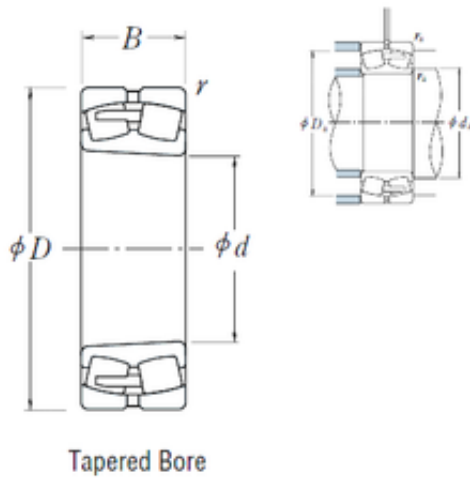

### 230/600CAKE4 NSK Spherical Roller Bearing

Bearing No. 230/600CAKE4

Size	600x870x200 mm
Bore Diameter	600 mm
Outer Diameter	870 mm
Width	200 mm
d	600 mm
D	870 mm
B	200 mm
C	200 mm
r min.	6 mm
da min.	628 mm
Da min	794 mm
Da max.	842 mm
ra max.	5 mm
Weight	389 Kg
Basic dynamic load rating (C)	5450 kN
Basic static load rating (C0)	12200 kN
(Grease) Lubrication Speed	300 r/min
(Oil) Lubrication Speed	360 r/min
Calculation factor (e)	0,21
Calculation factor (Y0)	3,2
Calculation factor (Y2)	4,8

230/600CAKE4 Bearing 2D drawings and 3D CAD models