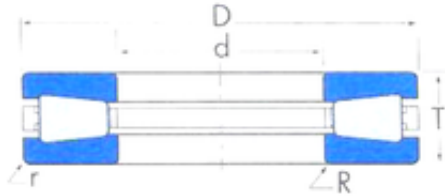

Bearing Import and Export Co., Ltd.

T1421 Needle Non Thrust Roller Bearings

Bearing No. T1421

Size	355.6x533.4x101.6 mm
Bore Diameter	355,6 mm
Outer Diameter	533,4 mm
Width	101,6 mm
d	355,6 mm
D	533,4 mm
T	101,6 mm
R	11,2 mm
r	6,4 mm
Weight	84,1 Kg
Basic static load rating (C0)	12000000 kN
Basic dynamic load rating (Ca90)	842000

T1421 Bearing 2D drawings and 3D CAD models